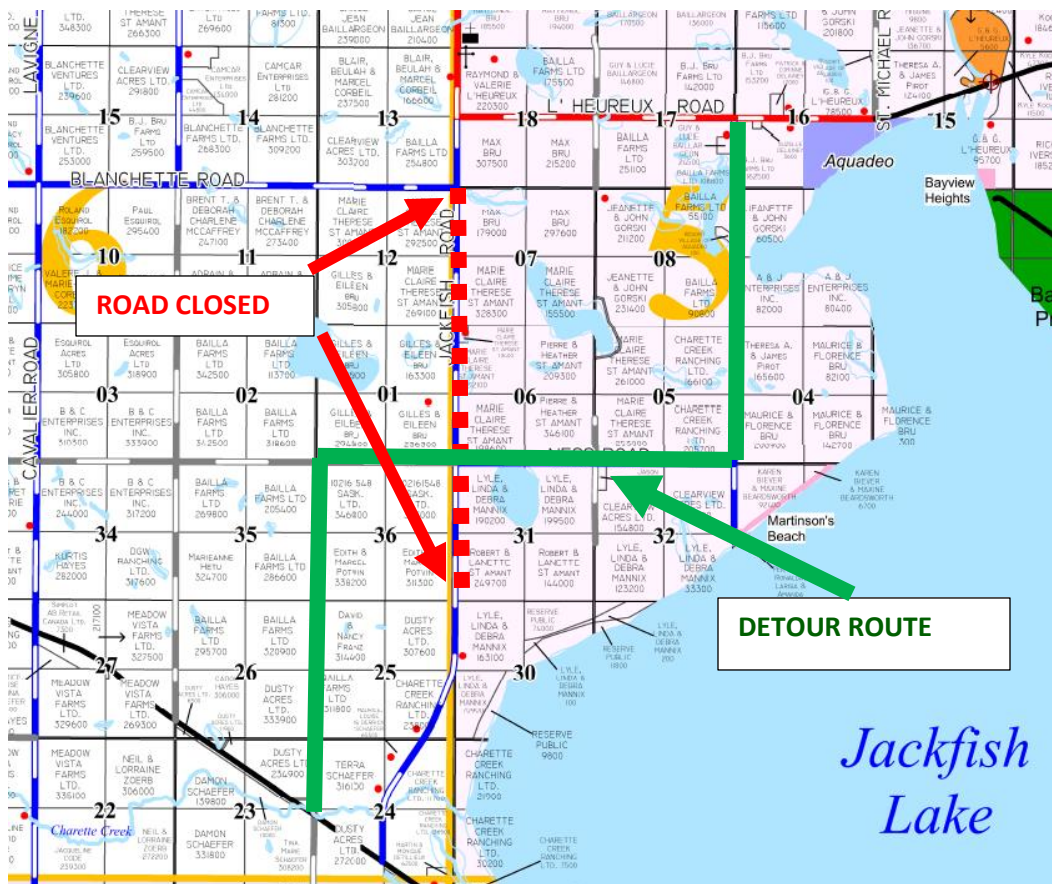

PUBLIC NOTICE

Jackfish Road Detour UPDATE

The Jackfish Road closure will extend 1 mile South of the Ness Road effective Monday September 23 and continuing in effect until September 27th pending weather.

Further updates will be provided as this project progresses.

Please use caution when passing construction workers and equipment.